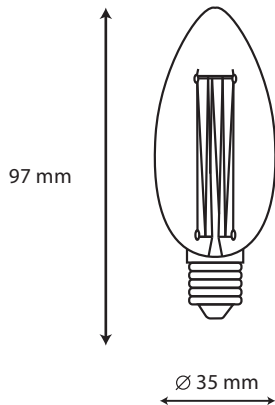

DIMENSION

PRODUCT

Name	Filament LED Lamps
Reference	EL-F35-04W
Bulb Shape	F35
Bulb Finish	Clear Glass
Bulb diameter	Ø35mm
Nominal Length	97mm
RoHS compliant	Yes
Cap/Base	E14
Ingress Protection	IP20

LIGHTING INFORMATION

Light source	LED
Gross luminous flux	400 Lm
Power	4 W
Colour temperature CCT	2700 K
Colour Rendering Index	CRI > 80
Dimming	Non Dimmable
Median useful Life	15,000 hours

ELECTRICAL DATA

Power	4 W
Voltage	220 - 240V
Frequency (Hz)	50/60 Hz